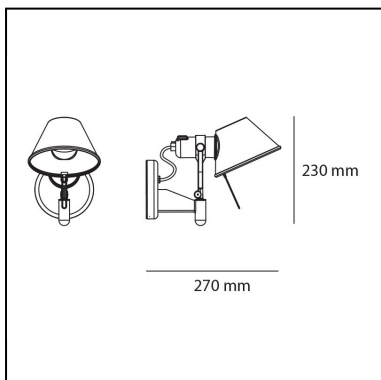

LUMINAIRE

- Watt: **6W**
- Voltage: **220V-240V**
- Delivered lumen output: **671lm**
- CCT: **3000K**
- Efficiency: **100%**
- Efficacy: **111.77lm/W**
- CRI: **90**

DESCRIPTION

Icon of Italian design and the result of the brainchild of designers Michele De Lucchi and Giancarlo Fassina, the Tolomeo lamp was launched on the market in 1987. It embodies the perfect balance between functionality and aesthetics.

In the Faretto version, the head of the Tolomeo lamp is fixed directly to a wall mount and is free to move in any direction just like in the iconic table lamp version. Controlled with the dimmer placed on the head or on the frame, it becomes a useful instrument of light for private spaces but also for work and hospitality environments.

FEATURES

- Product Code: **A044650**
- Colour: **Aluminium**
- Installation: **Wall**
- Material: **Aluminium**
- Series: **Design Collection**
- design by: **Michele De Lucchi, Giancarlo Fassina**

DIMENSIONS

- Height: **230 mm**
- Depth: **250 mm**
- Glow Wire Test: **750°**

SOURCES INCLUDED

- Category: **Led**
- Number: **1**
- Watt: **5,5W**
- Color temperature (K): **3000K**
- CRI: **90**